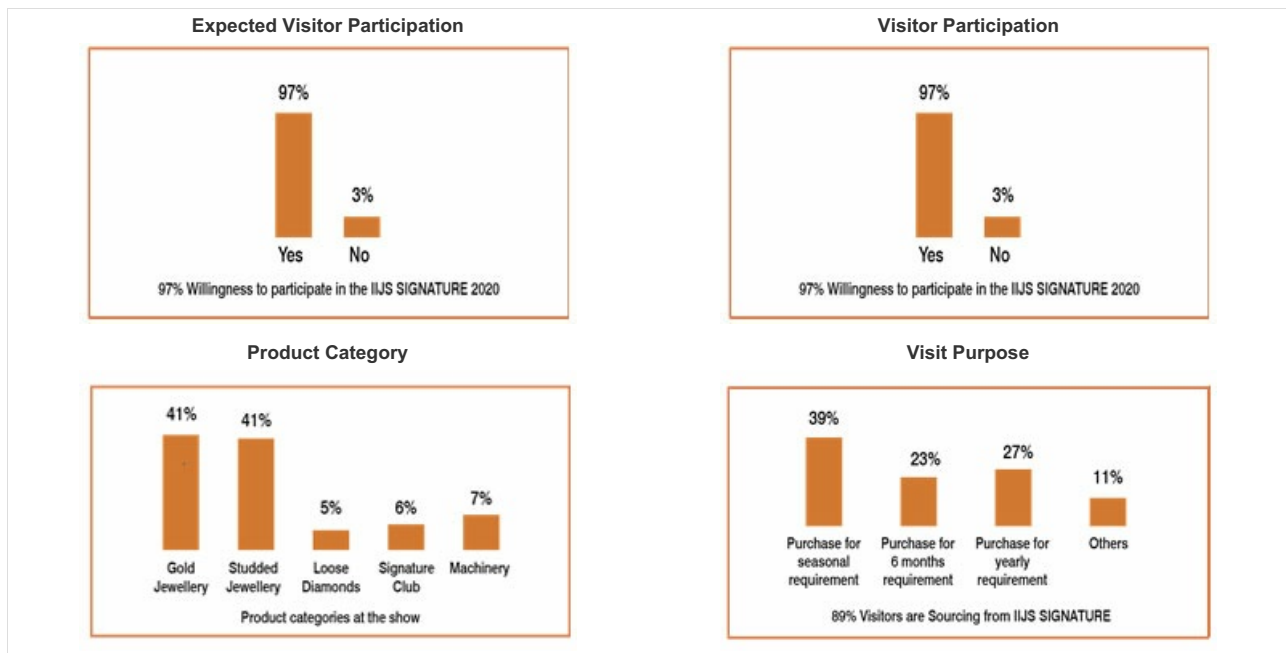

IIJS Signature; a compact enough show now in its 13th edition is an ideal platform to fully explore sourcing opportunities and, with new participants this year, it is a perfect place to develop newer contacts. IIJS Signature is known to create exclusive ambience and hospitality for the trade to enjoy a completely different experience. For further information please visit ijs-signature.org

India Gem & jewellery Machinery Expo (IGJME), a concurrent show displays the latest machines for the mammoth gem and Jewellery industry of India, with a view to offer the manufacturers the best in technology that will bring a difference to their business in terms of quantity and quality. The fair is expected to be attended by over 15,000 visitors from across the world. For further information please visit www.gjepc.org/igjme/

Highlights of IIJS Signature 2020:

- Online Visitor Registration
- One Time Registration for 1, 2 & 5 shows
- Complimentary International Visitor Registration
- 8000+ Pre-Registered Visitors already
- Jewellery on display – Plain Gold, Studded Jewellery, Loose Stones, Silver & Platinum
- 600 plus participants from all over India
- Registration via GJEPC Mobile App
- Machinery and allied categories to enhance and upgrade business
- Dedicated halls at the venue for Jewellery (Hall1, 5 & 6) and Machinery / allied industries (Hall 7)

Show Fact:

Multiple Registration Package for your benefits:

<u>Registration Guidelines for Domestic Visitors</u>				
	1 Show	2 Shows	5 Shows